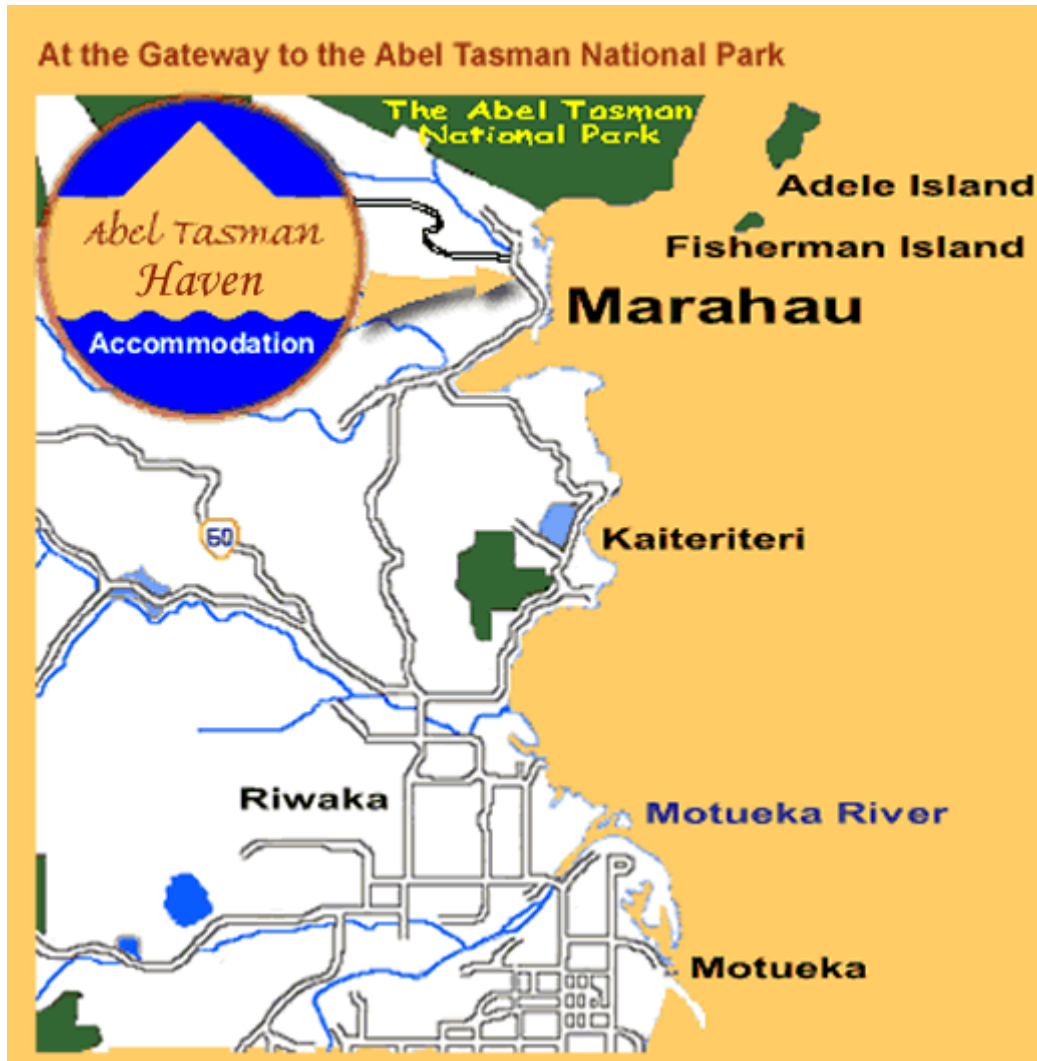

Abel Tasman Haven Accommodation

How to find us

Your hosts are Rose and Bill Franklin.

To enquire about availability and make a booking please contact us as follows:

By Phone: +64 (0)3 527 8269, By Fax: +64 (0)3 527 8278

By Email: Rose@AbelTasmanHaven.co.nz
(website: www.AbelTasmanHaven.co.nz)

By Post: Abel Tasman Haven, Marahau Beach Road, Marahau
New Zealand

We will look forward to greeting you when you arrive for your stay in Marahau, gateway to the Abel Tasman National Park.